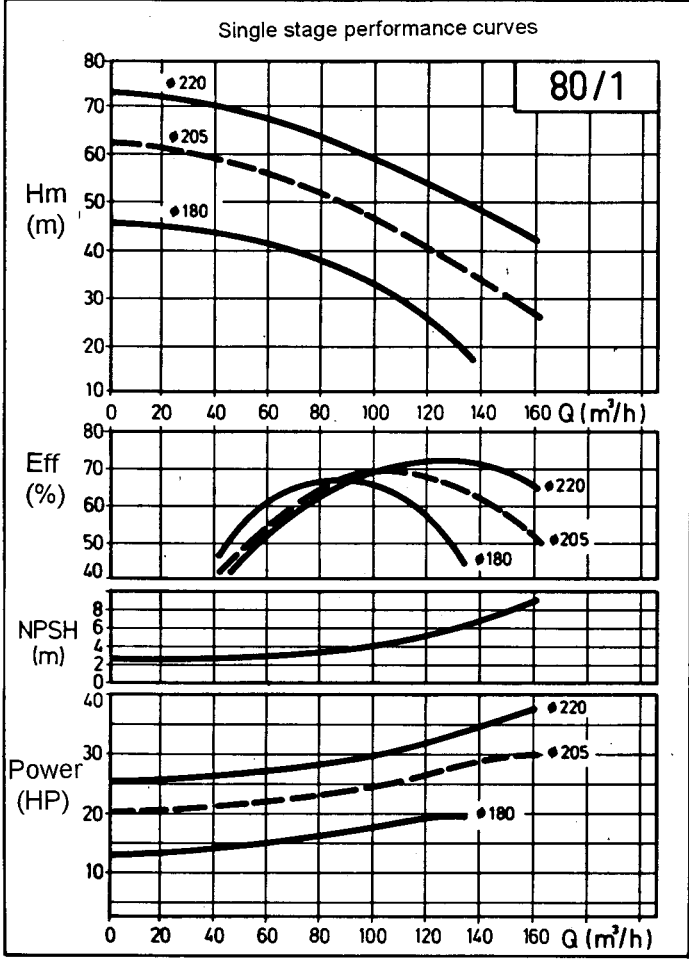

DELTA MSA TYPE PUMPS 2900 RPM

Single stage performance curves

DELTA MSA TYPE PUMPS 2900 RPM

Single stage performance curves

DELTA MSA TYPE PUMPS 2900 RPM

Single stage performance curves

DELTA MSA TYPE PUMPS 2900 RPM

Single stage performance curves

DELTA	MSA TYPE PUMPS	2900
		RPM

DELTA	MSA TYPE PUMPS	1450
		RPM

DELTA	MSA TYPE PUMPS	1450
		RPM

DELTA	MSA TYPE PUMPS	1450
		RPM