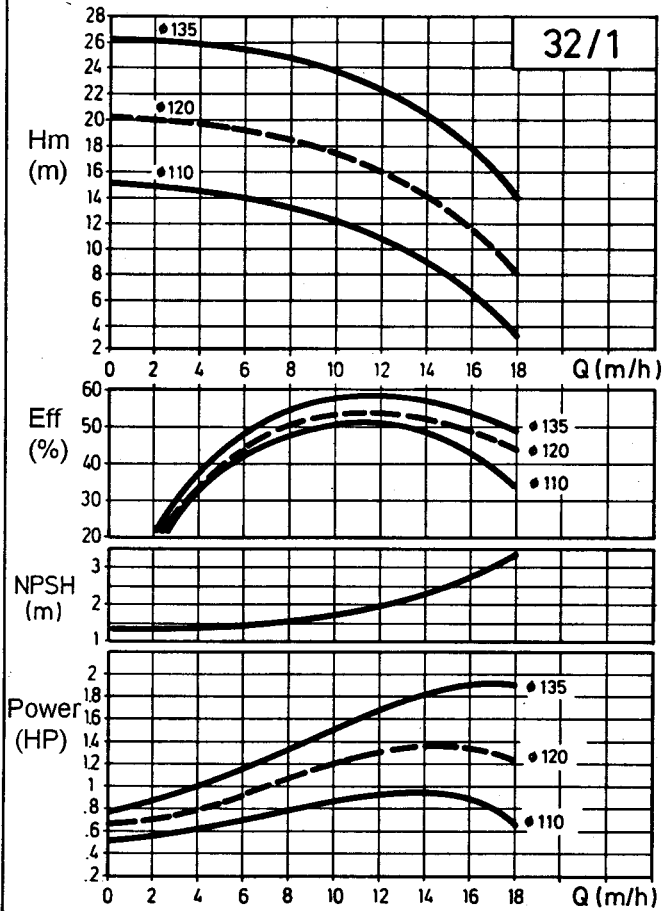

DELTA MSA TYPE PUMPS 2900 RPM

Single stage performance curves

DELTA MSA TYPE PUMPS 2900 RPM

Single stage performance curves

DELTA MSA TYPE PUMPS 2900 RPM

Single stage performance curves

DELTA MSA TYPE PUMPS 2900 RPM

Single stage performance curves

DELTA	MSA TYPE PUMPS	2900
		RPM

DELTA	MSA TYPE PUMPS	1450
		RPM

DELTA	MSA TYPE PUMPS	1450
		RPM

DELTA	MSA TYPE PUMPS	1450
		RPM