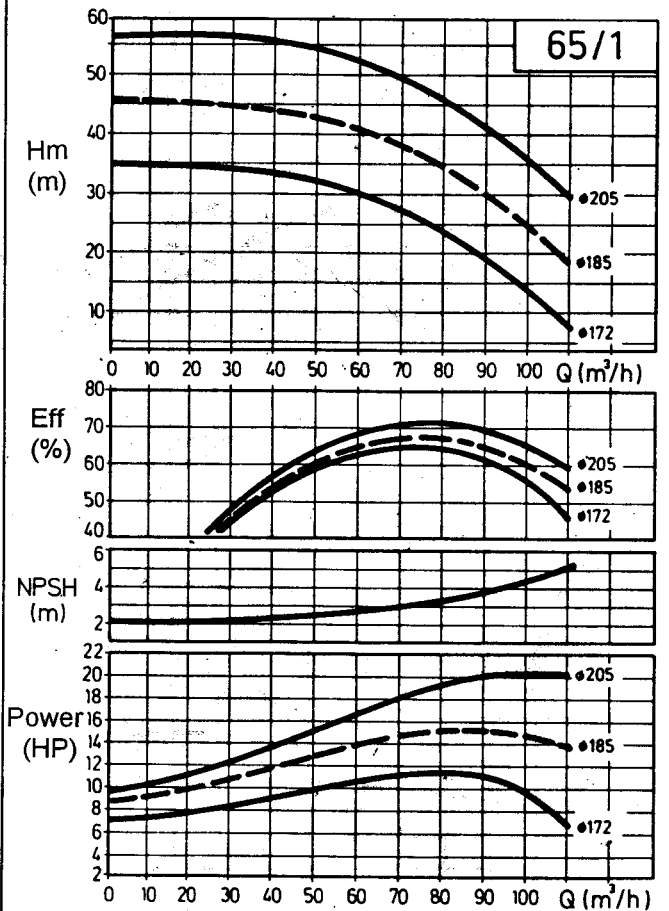

DELTA MSA TYPE PUMPS 2900 RPM

Single stage performance curves

DELTA MSA TYPE PUMPS 2900 RPM

Single stage performance curves

DELTA MSA TYPE PUMPS 2900 RPM

Single stage performance curves

DELTA MSA TYPE PUMPS 2900 RPM

Single stage performance curves

DELTA	MSA TYPE PUMPS	2900
		RPM

DELTA	MSA TYPE PUMPS	1450
		RPM

DELTA	MSA TYPE PUMPS	1450
		RPM

DELTA	MSA TYPE PUMPS	1450
		RPM