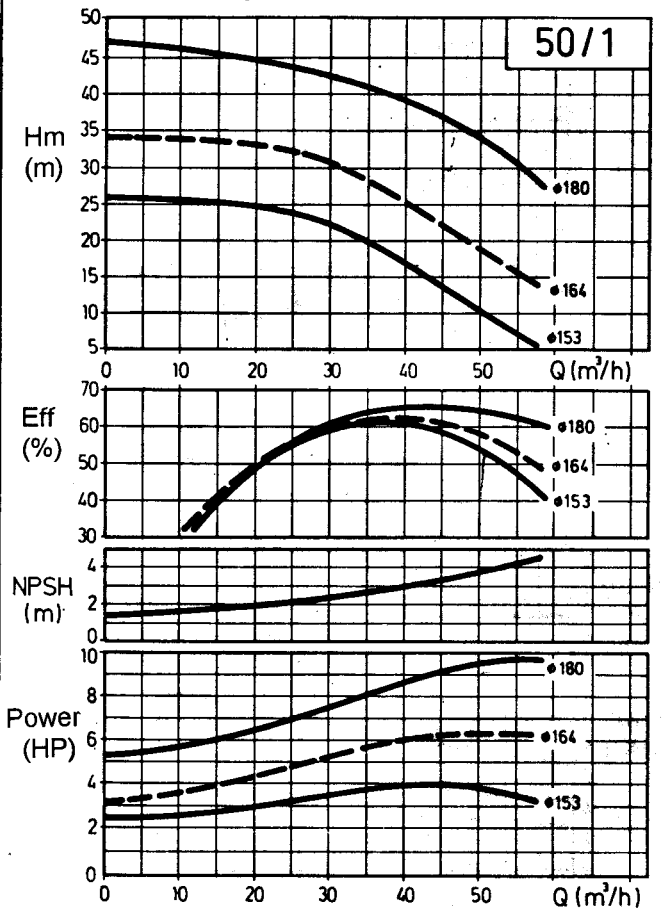

DELTA MSA TYPE PUMPS 2900 RPM

Single stage performance curves

DELTA MSA TYPE PUMPS 2900 RPM

Single stage performance curves

DELTA MSA TYPE PUMPS 2900 RPM

Single stage performance curves

DELTA MSA TYPE PUMPS 2900 RPM

Single stage performance curves

DELTA	MSA TYPE PUMPS	2900
		RPM

DELTA	MSA TYPE PUMPS	1450
		RPM

DELTA	MSA TYPE PUMPS	1450
		RPM

DELTA	MSA TYPE PUMPS	1450
		RPM