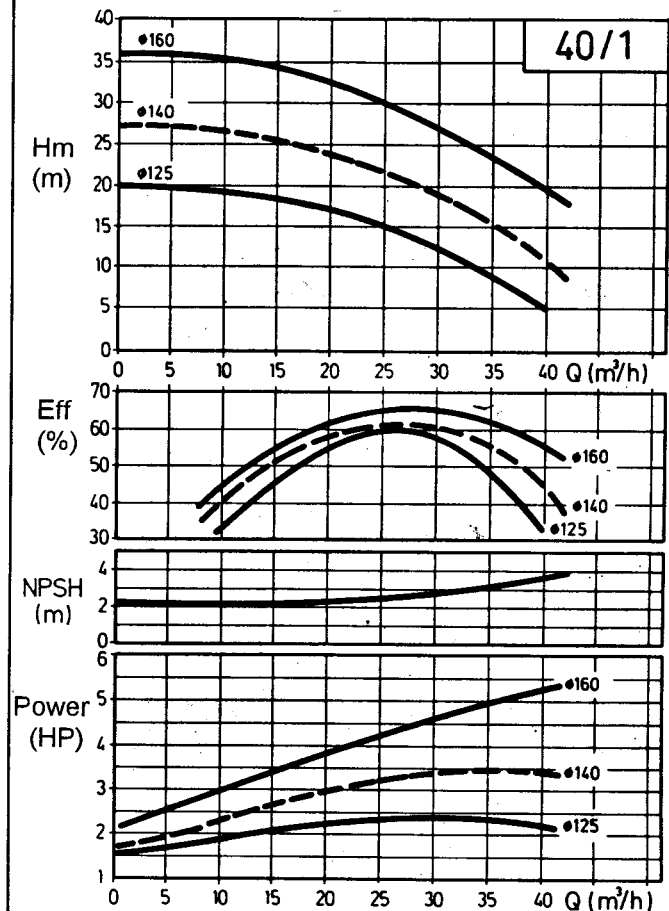

DELTA MSA TYPE PUMPS 2900 RPM

Single stage performance curves

DELTA MSA TYPE PUMPS 2900 RPM

Single stage performance curves

DELTA MSA TYPE PUMPS 2900 RPM

Single stage performance curves

DELTA MSA TYPE PUMPS 2900 RPM

Single stage performance curves

DELTA	MSA TYPE PUMPS	2900
		RPM

DELTA	MSA TYPE PUMPS	1450
		RPM

DELTA	MSA TYPE PUMPS	1450
		RPM

DELTA	MSA TYPE PUMPS	1450
		RPM