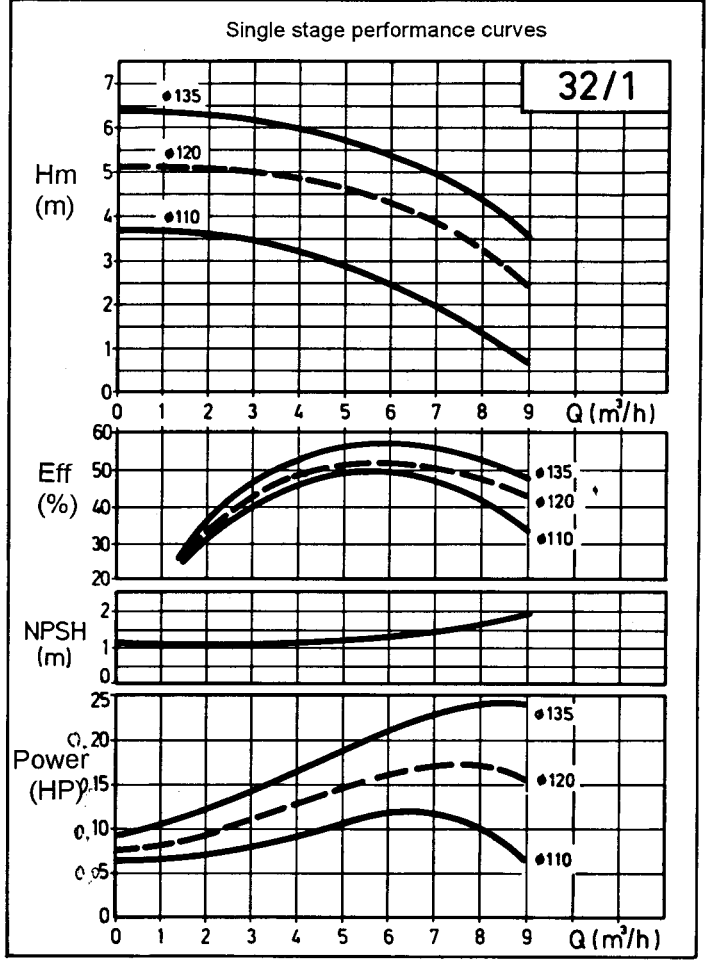

DELTA MSA TYPE PUMPS 2900 RPM

Single stage performance curves

DELTA MSA TYPE PUMPS 2900 RPM

Single stage performance curves

DELTA MSA TYPE PUMPS 2900 RPM

Single stage performance curves

DELTA MSA TYPE PUMPS 2900 RPM

Single stage performance curves

DELTA	MSA TYPE PUMPS	2900
		RPM

DELTA	MSA TYPE PUMPS	1450
		RPM

DELTA	MSA TYPE PUMPS	1450
		RPM

DELTA	MSA TYPE PUMPS	1450
		RPM